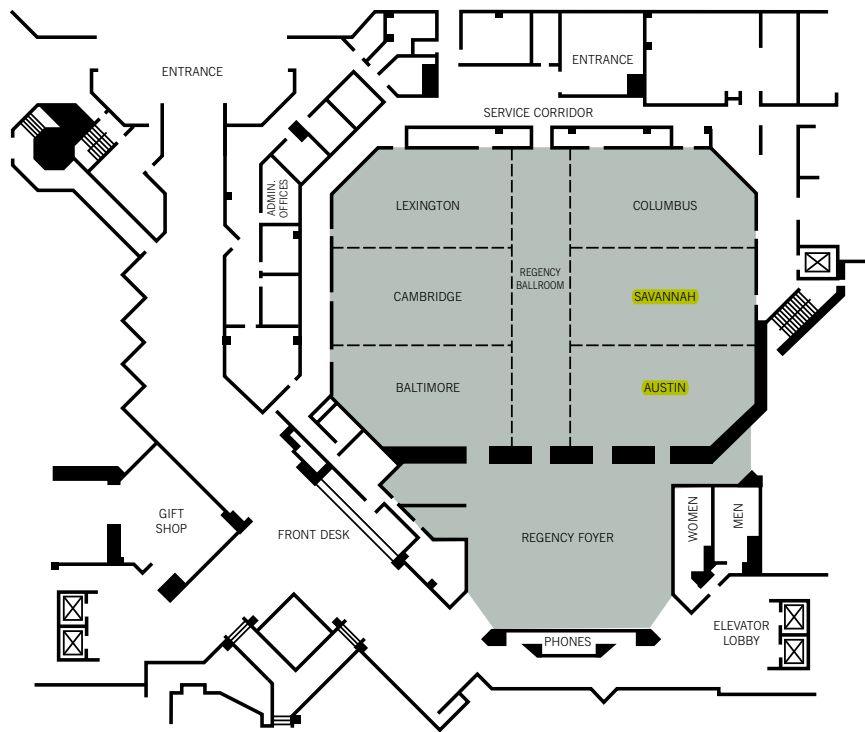

Hyatt Regency Princeton

DIRECTIONS

From the North: Take the New Jersey Turnpike South to Exit 9 (New Brunswick). After the toll, stay right, take Route 18 North 1/2 mile. From Route 18, take Route 1 South 18 miles. Exit Alexander Road East. Proceed two traffic lights and turn right into Carnegie Center. Take first right into hotel entrance.

From the South: Take I-295 north to Exit 67 (Route 1 North — New Brunswick). Go north 3 1/2 miles to Princeton, Alexander Road. At traffic light make right onto Alexander. Proceed to next traffic light and make another right. Hotel entrance is on right.

FIRST FLOOR/LOBBY LEVEL

Main Conference
First Floor

GALLERY/LOWER LEVEL

Workshops
Lower Level