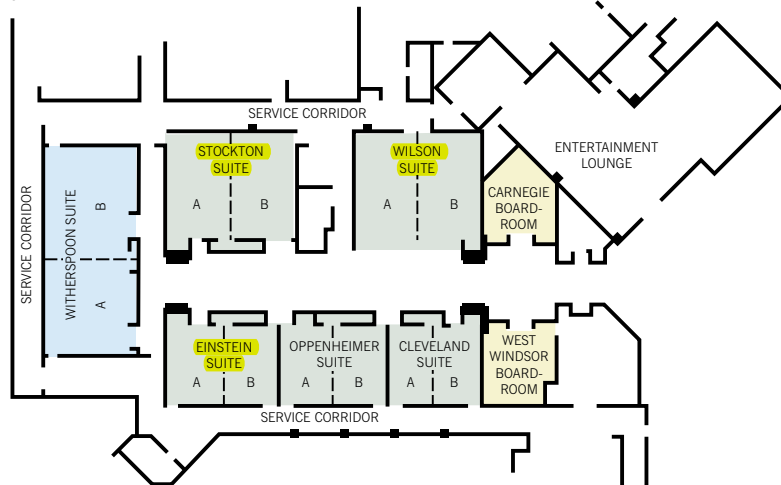

Hyatt Regency Princeton

DIRECTIONS

From the North: Take the New Jersey Turnpike South to Exit 9 (New Brunswick). After the toll, stay right, take Route 18 North 1/2 mile. From Route 18, take Route 1 South 18 miles. Exit Alexander Road East. Proceed two traffic lights and turn right into Carnegie Center. Take first right into hotel entrance.

From the South: Take I-295 north to Exit 67 (Route 1 North — New Brunswick). Go north 3 1/2 miles to Princeton, Alexander Road. At traffic light make right onto Alexander. Proceed to next traffic light and make another right. Hotel entrance is on right.

FIRST FLOOR/LOBBY LEVEL

Main Conference
First Floor

GALLERY/LOWER LEVEL

Workshops
Lower Level